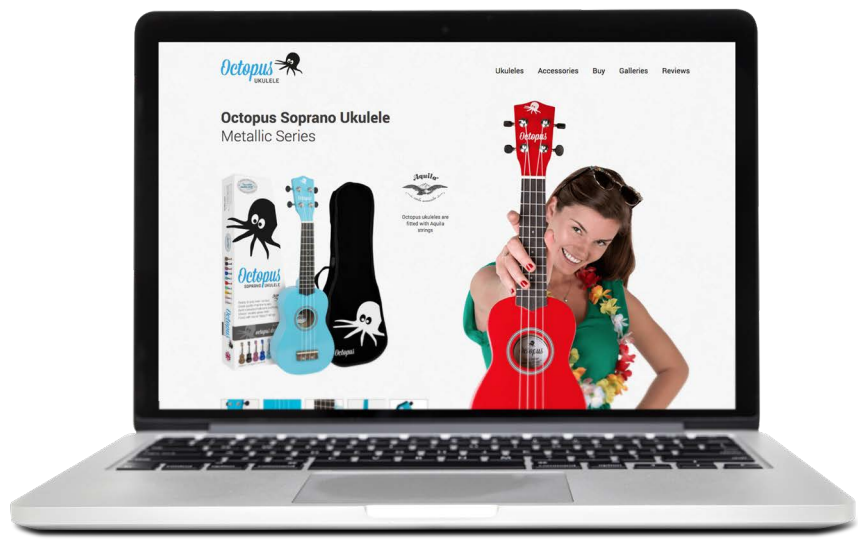

Project Tasks

- Logo Design
- Packaging Design
- Product Photography
- Product Decal Design
- Marketing Design
- POS Design
- Website Design