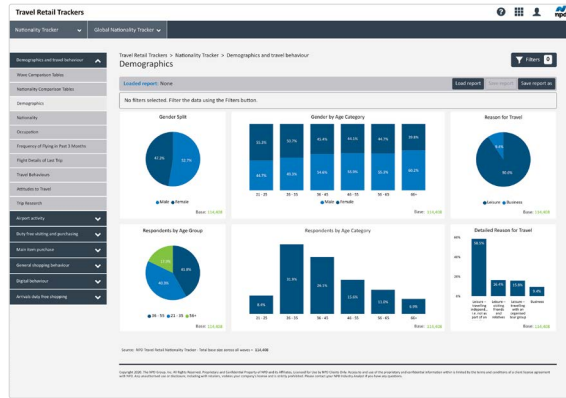

NPQ Travel Retail Product Centre

Welcome, Colin

PRODUCTS

Traveller Statistics
Analyze the passenger mix across 550 airports

Travel Retail Trackers
Explore how shopping behaviour evolves over time

Bespoke
Provide subscriptions and bespoke projects

VIDEO INSIGHTS

Understanding the Chinese Duty Free Beauty Shopper

NEWS

JAN 10 2020 Full Year 2019 PAX Report

JAN 14 2020 US-China Trade Deal - What impact will this have for Chinese travel into the USA?

JAN 13 2020 Impact of fuel volume strength: What can we expect to see?

JAN 19 2020 As Chinese numbers at Hong Kong fall, has anyone benefited?

OCT 19 2019 To the UK's international passenger market stagnating?

NOV 08 2019 Russian Passenger Growth Continues

OCT 18 2019 Q3 2019 PAX Report

1. **Project Tasks**
2. Working with Existing Corporate Image Guidelines
   - Report Production
   - Marketing Support
   - Social Media Graphics Production
   - Trade Show Design Support
   - Analytics Platform UI Design
   - User Testing