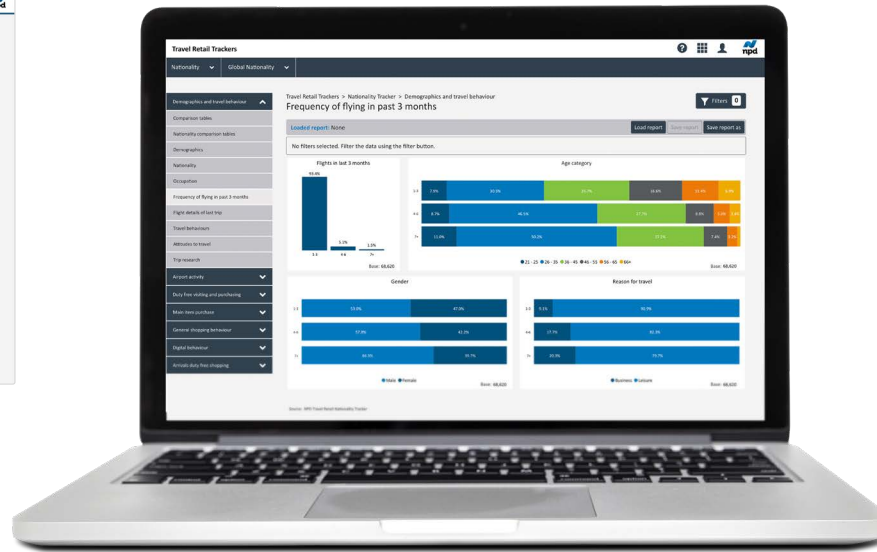

NPQ Travel Retail Product Centre

Welcome, Colin

PRODUCTS

Traveller Statistics
Analyze the passenger mix across 550 airports

Travel Retail Trackers
Explore how shopping behaviour evolves over time

Bespoke
Provide subscriptions and bespoke projects

VIDEO INSIGHTS

Understanding the Chinese Duty Free Beauty Shopper

NEWS

JAN 10 2020 Full Year 2019 PAX Report

JAN 14 2020 US-China Trade Deal - What impact will this have for Chinese travel into the USA?

JAN 13 2020 Impact of fuel volume strength: What can we expect to see?

JAN 19 2020 As Chinese numbers at Hong Kong fall, has anyone benefited?

OCT 19 2019 To the UK's international passenger market stagnating?

NOV 08 2019 Russian Passenger Growth Continues

OCT 18 2019 Q3 2019 PAX Report

1. **Project Tasks**
2. Working with Existing Corporate Image Guidelines
   - Report Production
   - Marketing Support
   - Social Media Graphics Production
   - Trade Show Design Support
   - Analytics Platform UI Design
   - User Testing

Announces restructure

Michael Barrett, the second session featured presentations from Clara Saxon, Director, Travel Retail Research, and Alan Brennan, Managing Director, IAGG, Vimal Kula, Founder and Managing Director, Travel Consulting Ltd, and Michael Glendon, Chief Operating Officer, Dubai Duty Free. During her presentation, Saxon emphasized that "operational excellence is a powerful focal point and conversion driver", as indicated by retail sector's extensive research.

Antalya, Doha and Moscow SVO are the leading international departure airports by incremental passengers.

Are you targeting the right airports for future growth?

Part of the NPQ Travel Retail Product Suite, **Traveller Statistics** is the market-leading solution to help you understand the who, when and where in the world's scheduled aviation market.

With access to historical, scheduled and forecast passenger figures and daily and hourly data all down to terminal level for the top global 550 airports, you'll have the power to make confident, data-driven decisions for your business.

By using **Traveller Statistics** you'll be able to focus your investment and resources on the largest and fastest growing airports to help deliver the greatest returns.

You'll be a good company too, as some of the world's leading travel retail brands and retailers are using **Traveller Statistics** to help give them the competitive edge.

For more information and to arrange a demo, contact us at contact@npd.com or telephone +44 (0) 1904 727030.

npd